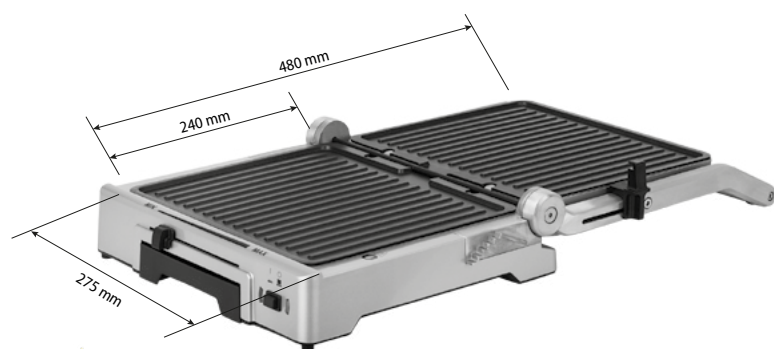

# CONTACT ELECTRIC GRILL

**MPM**

MGR-10M

## Specification:

- Stainless steel housing
- Panini grill
- Panel heaters
- Removable non-stick plates – easy to clean
- Two grilling methods:
  - plates closed – cooking from both sides
  - plates opened (plates extended) – larger grilling area
- Adjustable height of the top plate enables adjusting the height to the food's thickness
- Thermostat with temperature adjustment 150-230°C
- Operating condition signal lamp
- Power supply connection signal lamp
- Compartment for power cable
- Removable fat drip tray
- Heating plates and drip tray are dishwasher safe
- Protection against opening during transport and storage

## Technical data:

- Dimensions of plate: 275 x 240 mm
- Dimensions of unfolded plates: 275 x 480 mm
- Supply: 220-240V 50/60Hz
- Power: 1650-2000W

Removable non-stick plates

Thermostat with temperature adjustment 150-230°C

Adjustable height of the top plate – to the food's thickness

EAN:  
5901308014445

Master carton quantity:  
2 pcs.

MPM agd S.A.  
ul. Brzozowa 3  
05-822 Milanówek

www.mpm.pl  
tel.: +48 22 380 52 00  
fax: +48 22 724 70 00