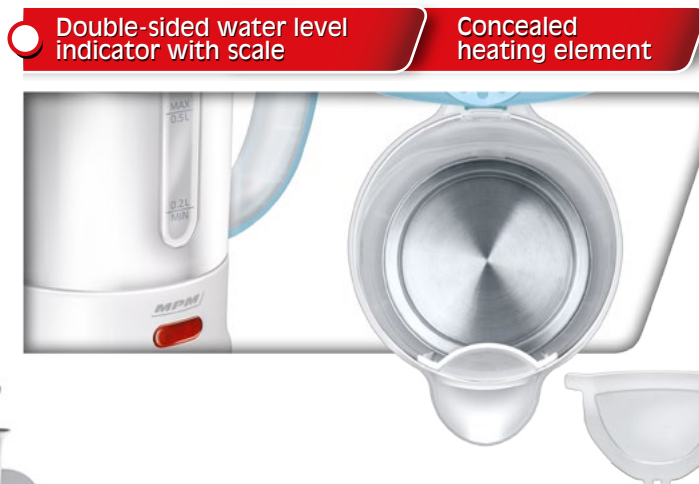

KETTLE

MPM

MCZ-88

Specification:

- Turns off automatically after water is boiled
- Tilted lid
- Control lamp
- Concealed heating element
- Double-sided water level indicator with scale
- Capacity min/max 0,2/0,5 l
- Included: 2 cups for beverages

Technical data:

- Supply: 220-240V 50/60Hz
- Power: 910 -1100W

EAN:
5903151000439

Master carton quantity:
12 pcs.

MPM agd S.A.
ul. Brzozowa 3
05-822 Milanówek

www.mpm.pl
tel.: +48 22 380 52 00
fax: +48 22 724 70 00